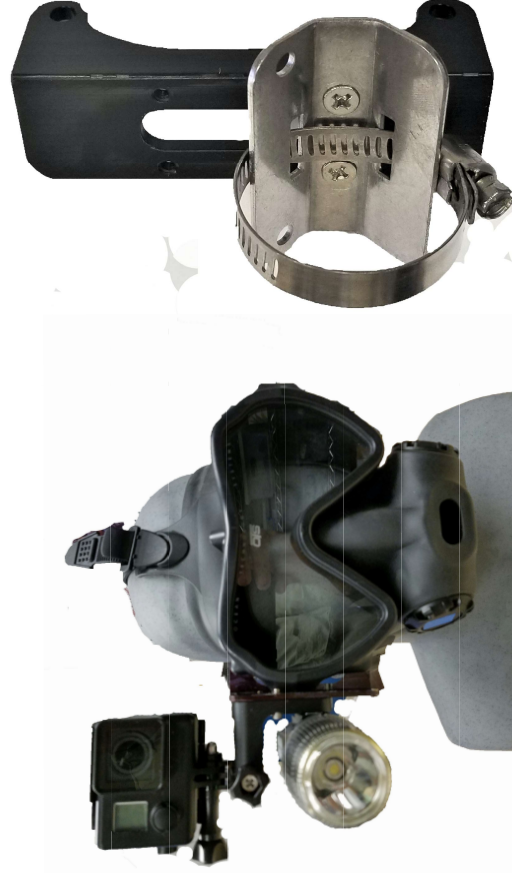

Instructions
Spectrum Mount

Spectrum Mount
(Bare)
920039-000

Accessory Rail Go Pro Mount Instructions

Before beginning you must have;
(1) Universal Adaptor, (2) Go Pro mounting parts contained in the original package, (3) Go Pro Bicycle Mount. Using the listed parts, assemble as shown.

Exploded Parts View

Assembled View

Instructions
Spectrum Mount

Spectrum Mount
(Bare)
920039-000

Accessory Rail Go Pro Mount Instructions

Before beginning you must have;
(1) Universal Adaptor, (2) Go Pro mounting parts contained in the original package, (3) Go Pro Bicycle Mount. Using the listed parts, assemble as shown.

Exploded Parts View

Assembled View

All Accessories and mounts use these holes for mounting (6-32 threads). Either of the pairs of holes can be used depending on the mount and user preference.

All Accessories and mounts use these holes for mounting (6-32 threads). Either of the pairs of holes can be used depending on the mount and user preference.

Mount shown with optional "Combo Mount". GoPro Camera and Light are purchased separately.

Mount shown with optional "Combo Mount". GoPro Camera and Light are purchased separately.